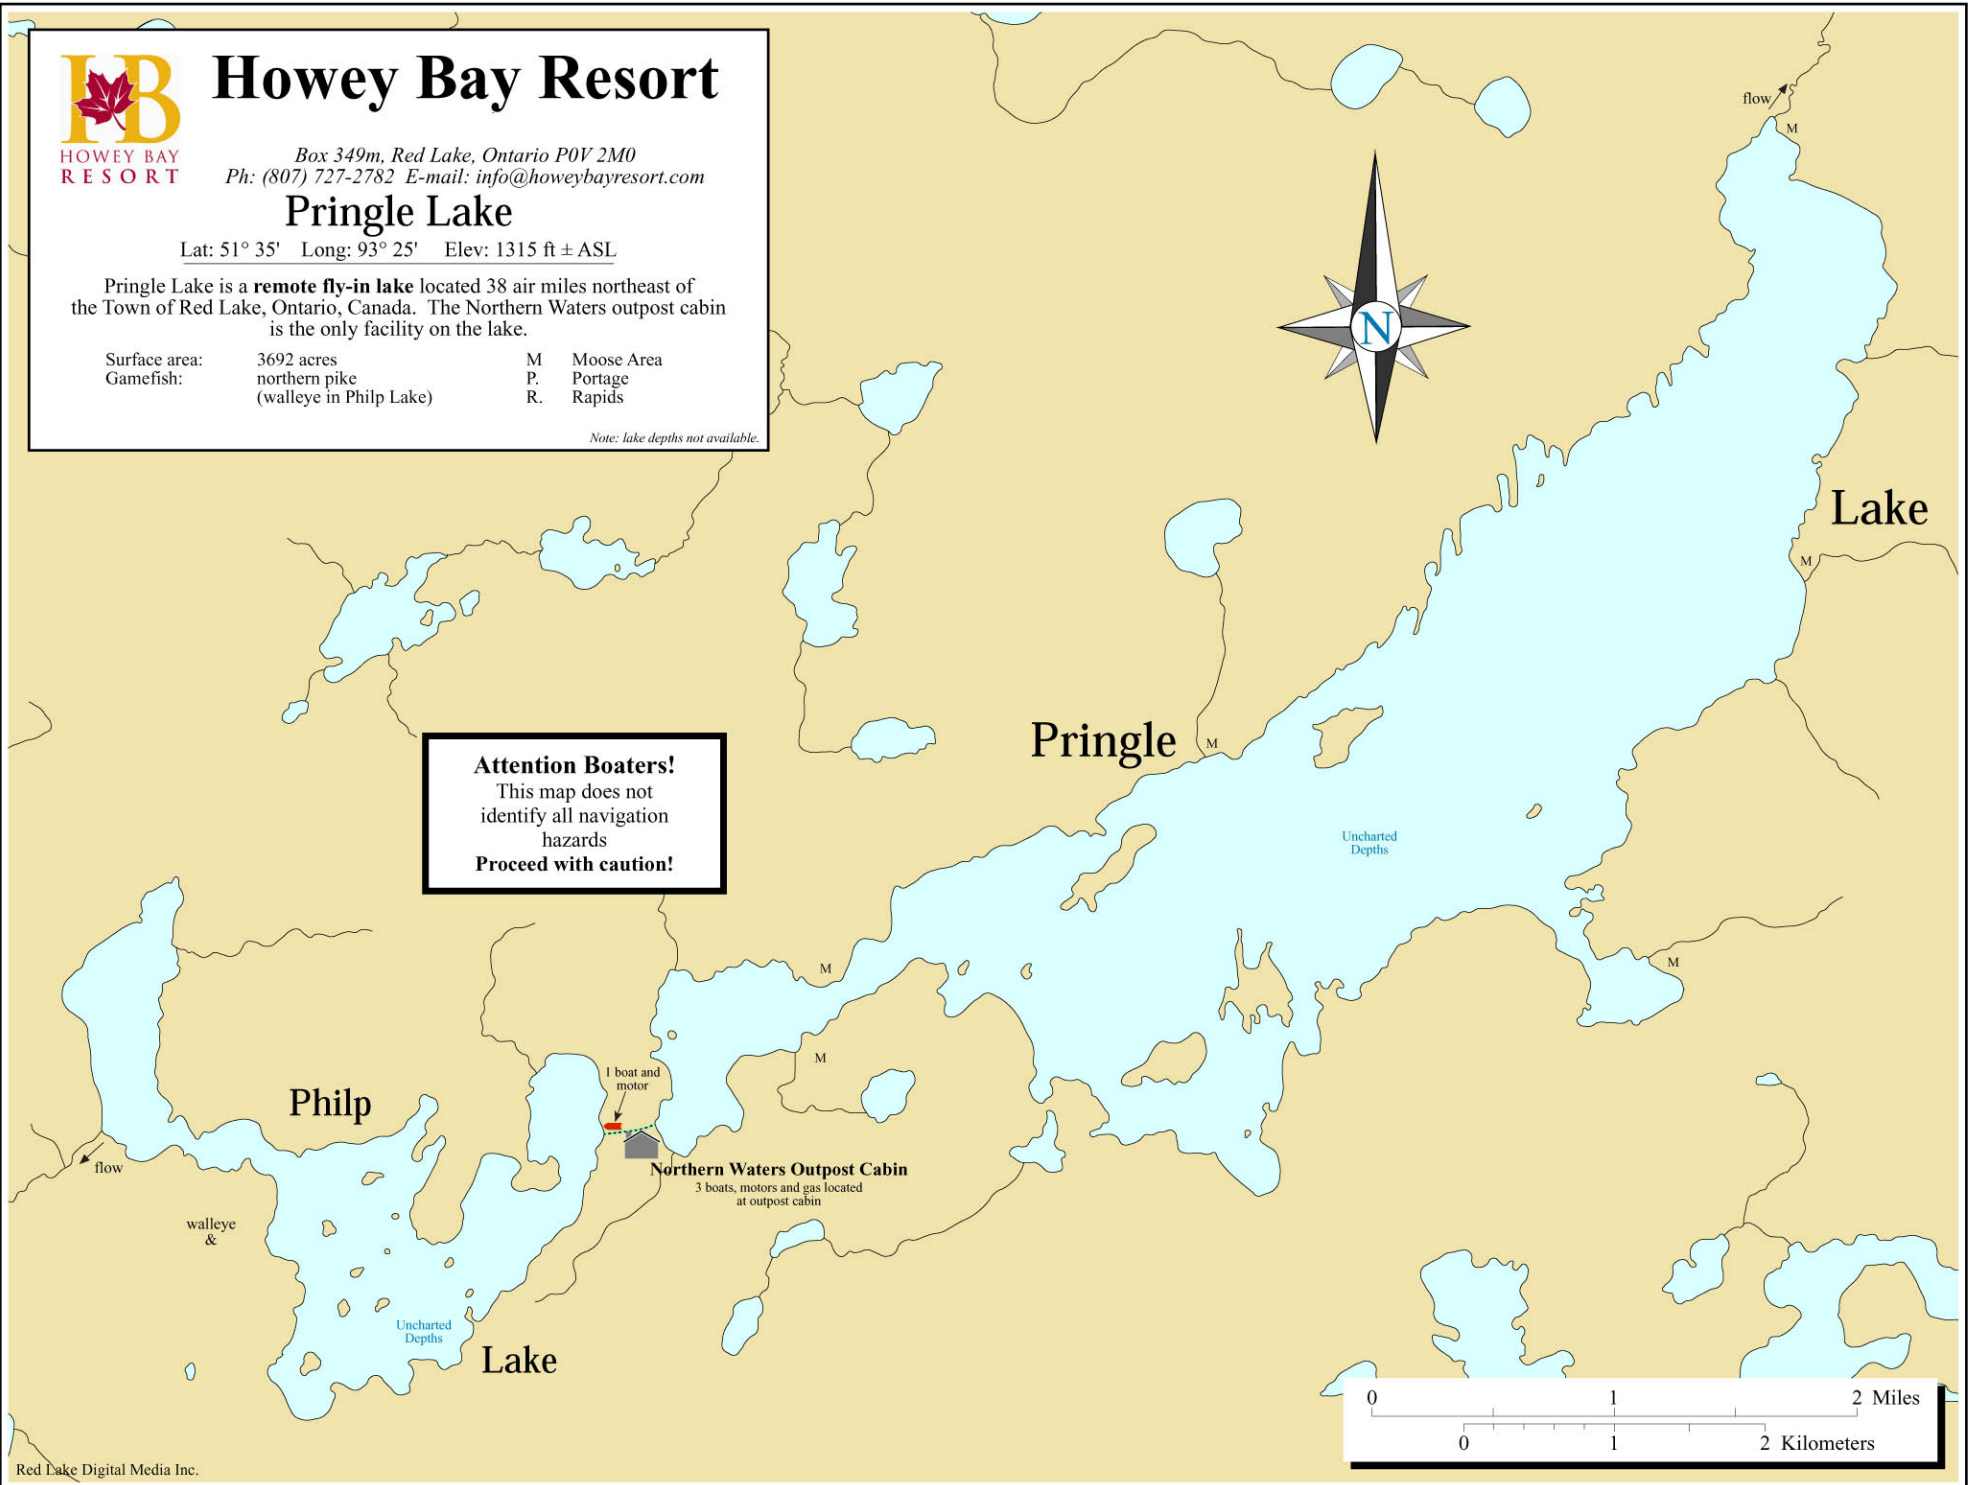

## Pringle Lake

Lat: 51° 35' Long: 93° 25' Elev: 1315 ft ± ASL

Pringle Lake is a **remote fly-in lake** located 38 air miles northeast of the Town of Red Lake, Ontario, Canada. The Northern Waters outpost cabin is the only facility on the lake.

Surface area:	3692 acres	M	Moose Area
Gamefish:	northern pike (walleye in Philp Lake)	P.	Portage
		R.	Rapids

*Note: lake depths not available.*

### Attention Boaters!

This map does not identify all navigation hazards

Proceed with caution!